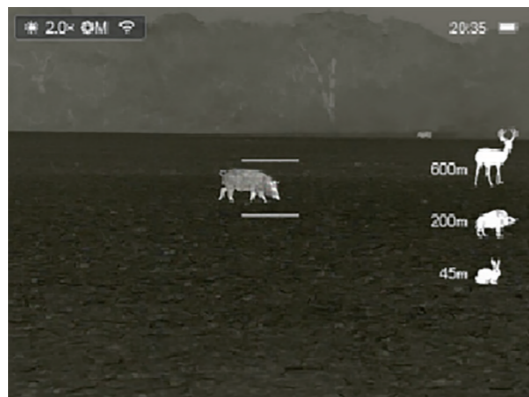

HDMI

Long Battery Life

Low power elements used in AFFO Series provide sufficient operation time. Up to 9.5 hours operational battery life.

9.5h

Additional Practical Functions

The AFFO Series features additional practical functions including stadiametric rangefinding and PIP. Its adapter is equipped with multiple travel charging headers to meet the needs of use in different countries and regions.

1. Stadiametric Rangefinding:

Facilitate confirmation of prey distance and provide position reference for hunting

Stadiametric Rangefinding

2. PIP:

The screen of cursor position is magnified twice to highlight the target and assist in observing the target details